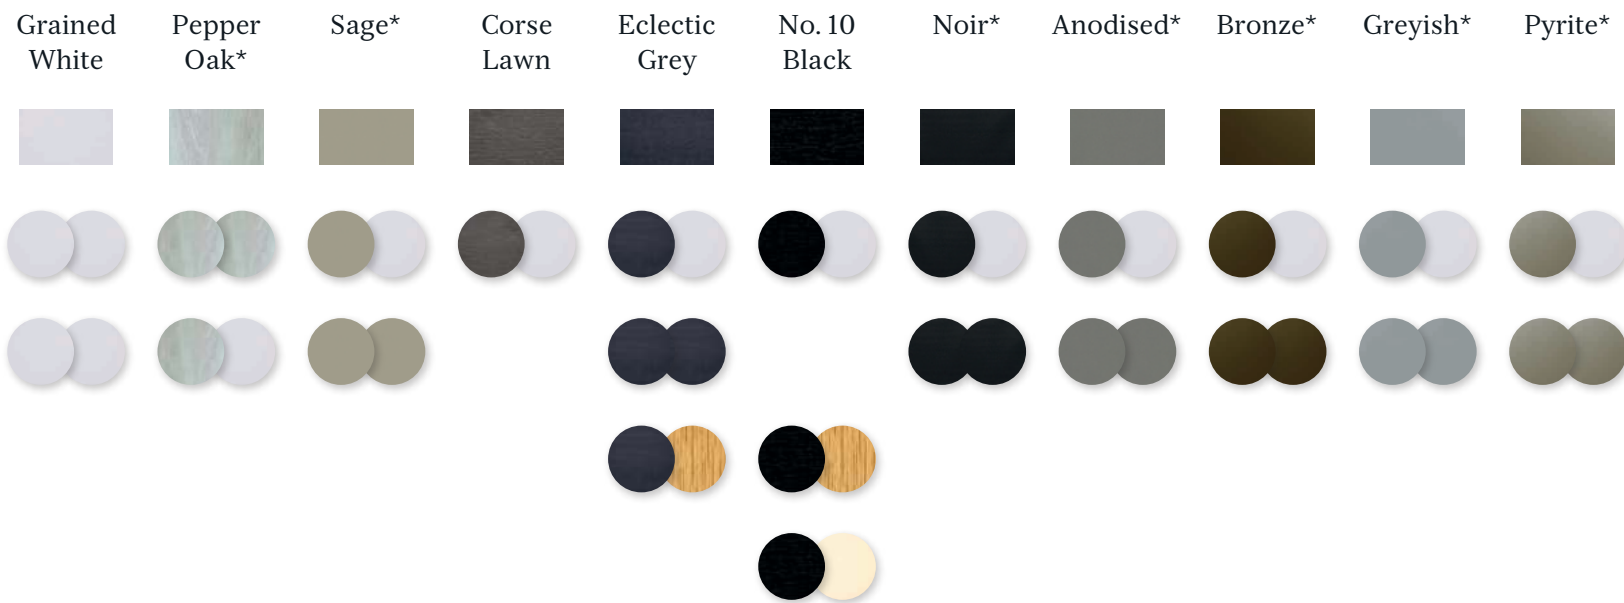

Cotswold
Colour Collection

Forest
Colour Collection

Coastal
Colour Collection

Dramatic
Colour Collection

Industrial
Colour Collection

DUAL *Colours*

— Your Residence 9 windows can be truly personalised with dual colours. For example, you could have “Painswick” on the outside and “Clotted Cream” on the inside to match your kitchen décor. Experiment by room, if your windows are “Cotswold Green”, but that doesn’t match your bedroom or bathroom furnishings, then go for a fresh “Grained White” finish inside. Dual colours can also be used to create a Tudor style, try “No.10 Black” frames with “Grained White” sashes or vice versa!

External Colours

	Cotswold Biscuit	Cotswold Green	Clotted Cream	Painswick	English Oak	Ginger Oak*	Honey Oak*	Irish Oak	Silvered Oak	Clay*

Grained White										
---------------	--	--	--	--	--	--	--	--	--	--

Matched										
---------	--	--	--	--	--	--	--	--	--	--

Other										
-------	--	--	--	--	--	--	--	--	--	--

Internal Colours

All colours shown above are for guidance only, please request a colour sample to see the exact colour and finish available.
*Special order only - additional lead times and surcharges may apply. Minimum order quantities may apply