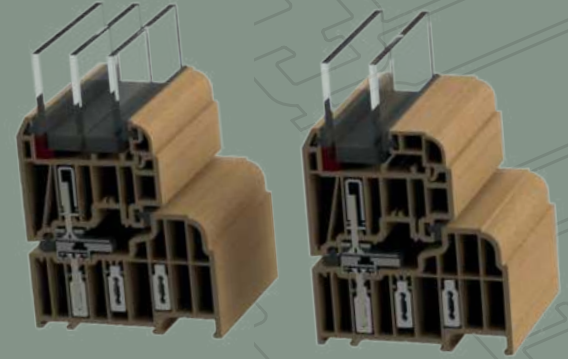

9 REASONS TO CHOOSE

Residence 9

— *Colour & Style*

Residence 9 is available as standard in 21 carefully curated colours, with the option of more colours by special request or to be sprayed in any RAL colour to match your favourite paint.

— *Chamber Design*

Residence 9 is engineered to meet current and anticipated future standards. Other window frames are typically 3 or 5 chambers and are usually 70mm wide, Residence 9 is made to CEN A wall thickness and has 9 chambers and is 100mm wide, resulting in superior thermal, acoustic, strength and security performances.

— *Safe & Secure*

Residence 9 is made to CEN A wall thickness. This is the highest classification in Europe. Together with intelligent design details and screw retention reinforcements, locks and hinges are secured firmly into position. Residence 9 is also specifically designed to accommodate the additional weight of triple glazed units, allowing heavy duty hinges to fit and operate perfectly. A night vent option is also available.

— *Modern Manufacturing*

Residence 9 windows and doors have been designed to embrace multiple manufacturing techniques. Fully tested for use with and without glass bonding. Traditional mechanical joints should always be glass bonded, whilst the Timberweld™ and other welded methods allow the glass to be fitted on site.

— *Fully Foiled 'Easy Clean' Rebates*

Residence 9 which is fully foiled to match the chosen internal colour of your window. This means you get that authentic timber look even when the window is open. It's intelligently designed with an 'easy clean' rebate for your convenience. This unique design makes it easy to wipe clean by avoiding sharp corners, which attract dirt. A classic design, for modern living.

— *Internal Beads*

Residence 9 has internal beads for security. Glazed with beads on the inside to prohibit would-be intruders from gaining entry by removing the beads/glass.